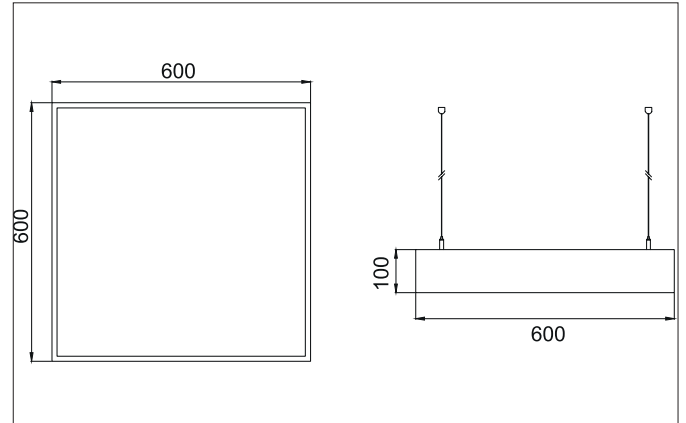

**BIRO SQUARE LED pendant surface luminaire, DALI dimmable**  
 Article no. 13730164

Light.  
 For Generations.

**Tender**  
 LED pendant surface luminaire, DALI dimmable, Square. Luminaire length 600.0 mm, Luminaire width 600.0 mm, Height 100.0 mm, for pendulum mounting. Pendulum length max. 5000.0 mm Weight 4.5 kg, with rotationssymmetrical, deep, wide distributed light intensity. optimal light distribution due to a plastic, opal cover. Luminous flux 5.456 lm, Power 1 x 44 W, Light colour neutral white, Correlated color temperature (CCT) 4.000 K, Colour rendering index CRI > 80, Housing material: Aluminium / Steel / Plastic, Colour: Silver structure, Permissible ambient temperature (ta): -20 °C - +25 °C, Protection class (EN 61140): I, Degree of protection (DIN EN 60529): IP40, .With electronic driver, DALI dimmable.

Article data	
Article no.	13730164
GTIN	4251433943808
Series name	BIRO SQUARE
Short description	LED pendant surface luminaire, DALI dimmable
Material	Aluminium / Steel / Plastic
Colour	Silver
Type of surface	Structure
Shape	Square
Length	600 mm
Width	600 mm
Hight	100 mm
Scope of delivery	Incl. converter for connection to the 230-V mains voltage
Weight	4.500 kg

Mounting technology	
Mounting method	Suspended
Place of installation	Ceiling-mounted
Adjustability	Not adjustable
stamp	UKCA
Pendulum length max.	5,000 mm
Material cover	Plastic, opal

Packing data	
Gross weight	5.2 kg
Length of packaging	630 mm
Packaging width	630 mm
Packaging height	110 mm
Disposal at end of life	This product must not be disposed of with household waste. You are obliged, to dispose of such electrical waste separately. By disposing of electrical waste and other old or defective electronics separately, you support recycling or other forms of re-use. In that way you help to take care and to avoid that harmful substances get into the environment.