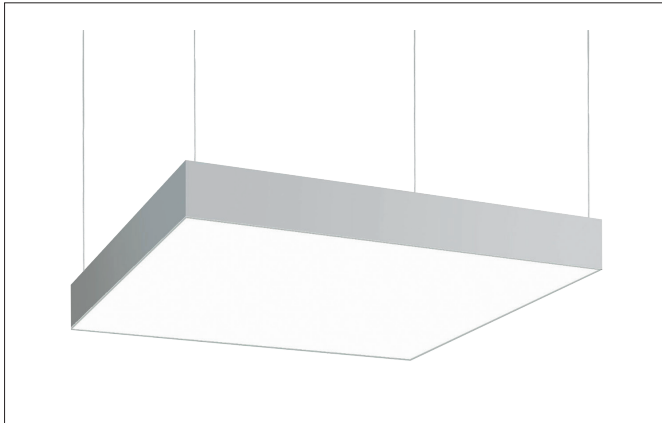

**BIRO SQUARE LED pendant surface luminaire, DALI dimmable**  
 Article no. 13730164

Light.  
 For Generations.

**Tender**  
 LED pendant surface luminaire, DALI dimmable, Square. Luminaire length 600.0 mm, Luminaire width 600.0 mm, Height 100.0 mm, for pendulum mounting. Pendulum length max. 5000.0 mm Weight 4.5 kg, with rotationssymmetrical, deep, wide distributed light intensity. optimal light distribution due to a plastic, opal cover. Luminous flux 5.456 lm, Power 1 x 44 W, Light colour neutral white, Correlated color temperature (CCT) 4.000 K, Colour rendering index CRI > 80, Housing material: Aluminium / Steel / Plastic, Colour: Silver structure, Permissible ambient temperature (ta): -20 °C - +25 °C, Protection class (EN 61140): I, Degree of protection (DIN EN 60529): IP40, .With electronic driver, DALI dimmable.

Article data	
Article no.	13730164
GTIN	4251433943808
Series name	BIRO SQUARE
Short description	LED pendant surface luminaire, DALI dimmable
Material	Aluminium / Steel / Plastic
Colour	Silver
Type of surface	Structure
Shape	Square
Length	600 mm
Width	600 mm
Hight	100 mm
Scope of delivery	Incl. converter for connection to the 230-V mains voltage
Weight	4.500 kg

**BIRO SQUARE LED pendant surface luminaire, DALI dimmable**

Article no. 13730164

Light.  
For Generations.

Lighting technology	
Colour temperature	4.000 K
Light colour	White
Light output	Direct
Luminous flux	5,456 lm
System efficiency	124 lm/W
Colour rendering	CRI > 80
Reflector	Without
Beam angle	114°
Light sharing	Symmetric
Adjustable color temperature	No