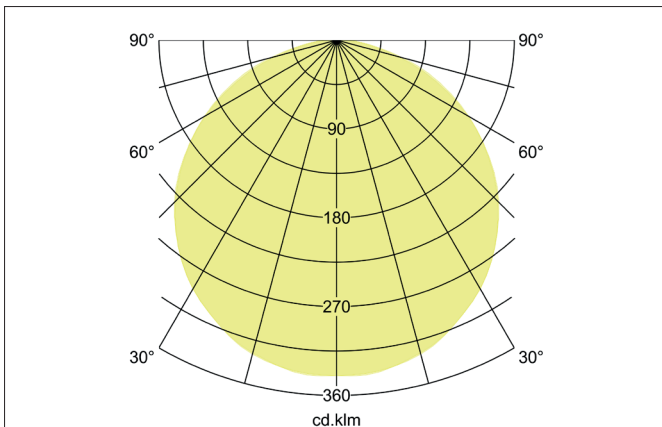

**BIRO SQUARE LED pendant surface luminaire, DALI dimmable**  
 Article no. 13730164

Light.  
 For Generations.

**Tender**  
 LED pendant surface luminaire, DALI dimmable, Square. Luminaire length 600.0 mm, Luminaire width 600.0 mm, Height 100.0 mm, for pendulum mounting. Pendulum length max. 5000.0 mm Weight 4.5 kg, with rotationssymmetrical, deep, wide distributed light intensity. optimal light distribution due to a plastic, opal cover. Luminous flux 5.456 lm, Power 1 x 44 W, Light colour neutral white, Correlated color temperature (CCT) 4.000 K, Colour rendering index CRI > 80, Housing material: Aluminium / Steel / Plastic, Colour: Silver structure, Permissible ambient temperature (ta): -20 °C - +25 °C, Protection class (EN 61140): I, Degree of protection (DIN EN 60529): IP40, .With electronic driver, DALI dimmable.

Article data	
Article no.	13730164
GTIN	4251433943808
Series name	BIRO SQUARE
Short description	LED pendant surface luminaire, DALI dimmable
Material	Aluminium / Steel / Plastic
Colour	Silver
Type of surface	Structure
Shape	Square
Length	600 mm
Width	600 mm
Hight	100 mm
Scope of delivery	Incl. converter for connection to the 230-V mains voltage
Weight	4.500 kg